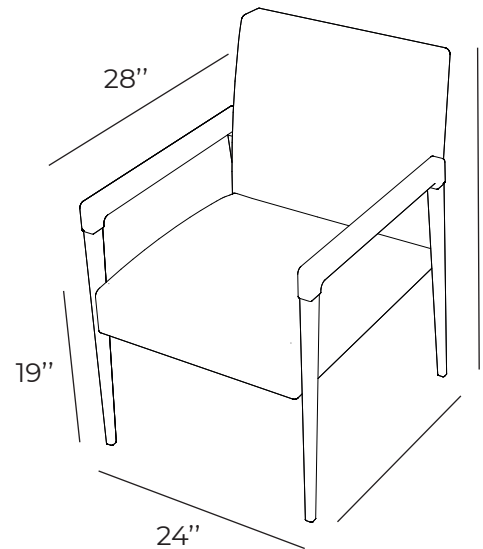

Anah Dining Chair

PRODUCT DETAILS

SKU: 1003

Colors: Venezia

Materials: Beech wood frame, commercial grade fabric

Seat Capacity: 350lbs.

Overall Dimensions: 24"W x 28"D x 36"H

Seat Depth: 21.5"

Seat Height: 19"

Seat Construction: Wooden Platform

Commercially Viable: Yes