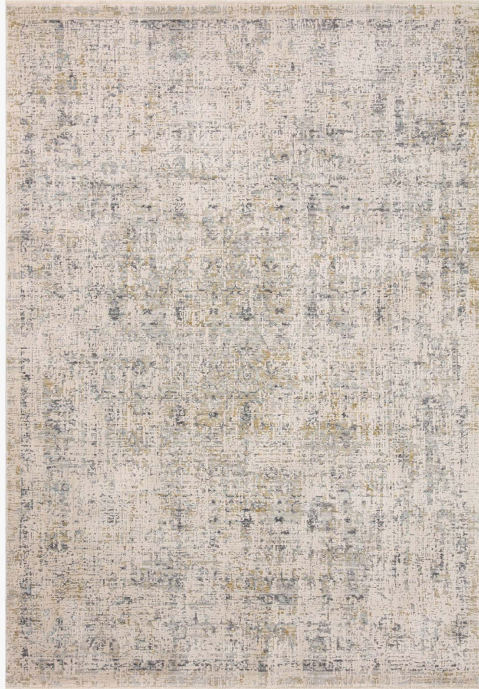

Email: customerservice@loloirugs.com

Phone: 972-585-5703