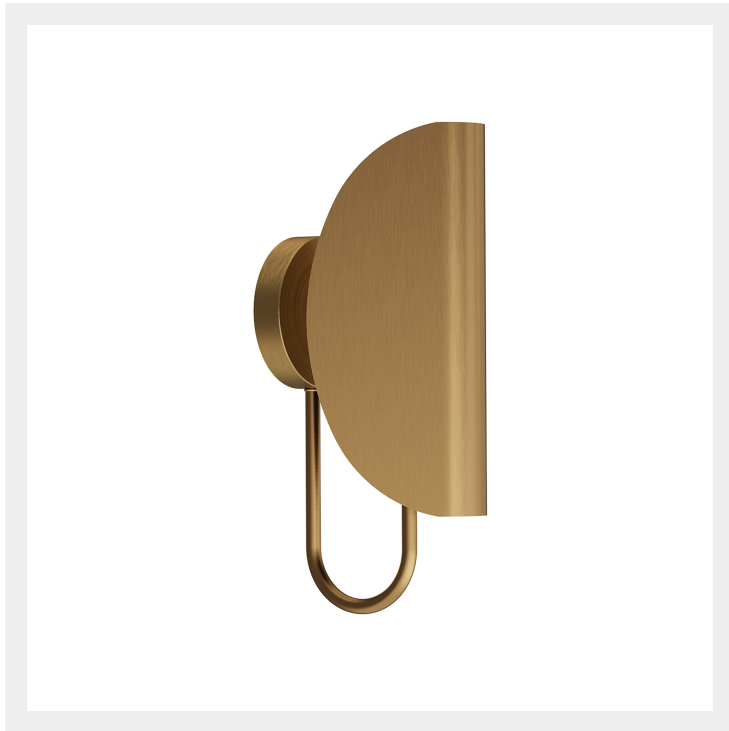

alora mood

P. 1.855.855.8926

CANADA: 19054 28TH Avenue Surrey - BC V3Z 6M3

USA: 3035 E. Lone Mountain Rd - Las Vegas, NV, 89081

SENO WV450706

FIXTURE DIMENSIONS	W5-5/8" x H15" x E6-1/2"
HEIGHT FROM CENTER	5-3/4"
EXTENSION	6-1/2"
LAMP TYPE	E12
WATTAGE	1 x 60W
MAX WATTAGE	60W
BULB QTY	1
BULBS INCLUDED	No
VOLTAGE	120V
DIFFUSER DETAILS	CW - White Cotton
MATERIAL	Aluminum + Steel; Aluminum + Steel + Cotton;
INSTALL OPTIONS	Up or Down
LOCATION	Damp
CANOPY DIMENSIONS	D4-3/4" x E1"
BRAND	Alora Mood

[D - Diameter, L - Length, W - Width, H - Height, E - Extension]

AVAILABLE FINISHES:

WV450706AG
Aged Gold

WV450706AGCW
Aged Gold/White
Cotton Fabric

WV450706MB
Matte Black

WV450706MBCW
Matte
Black/White
Cotton Fabric