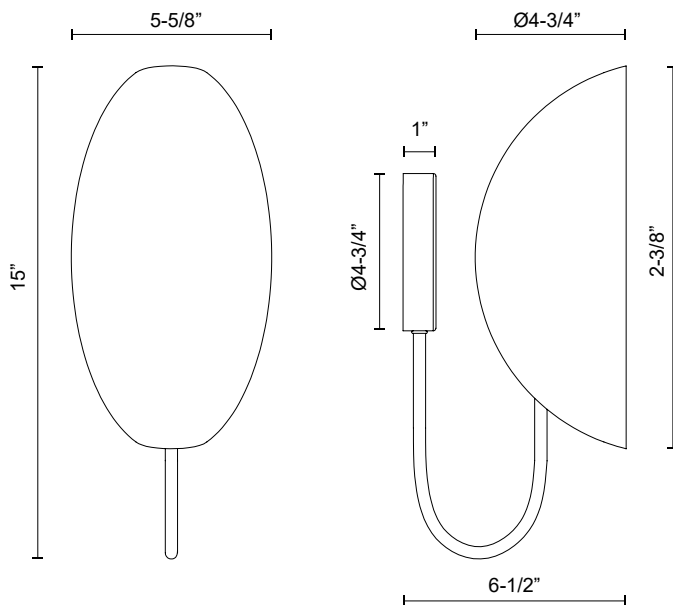

alora mood

P. 1.855.855.8926

CANADA: 19054 28TH Avenue Surrey - BC V3Z 6M3

USA: 3035 E. Lone Mountain Rd - Las Vegas, NV, 89081

SENO WV450706

FIXTURE DIMENSIONS	W5-5/8" x H15" x E6-1/2"
HEIGHT FROM CENTER	5-3/4"
EXTENSION	6-1/2"
LAMP TYPE	E12
WATTAGE	1 x 60W
MAX WATTAGE	60W
BULB QTY	1
BULBS INCLUDED	No
VOLTAGE	120V
DIFFUSER DETAILS	CW - White Cotton
MATERIAL	Aluminum + Steel; Aluminum + Steel + Cotton;
INSTALL OPTIONS	Up or Down
LOCATION	Damp
CANOPY DIMENSIONS	D4-3/4" x E1"
BRAND	Alora Mood

[D - Diameter, L - Length, W - Width, H - Height, E - Extension]

AVAILABLE FINISHES:

WV450706AG
Aged Gold

WV450706AGCW
Aged Gold/White
Cotton Fabric

WV450706MB
Matte Black

WV450706MBCW
Matte
Black/White
Cotton Fabric