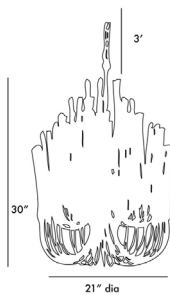

ARTERIOS

TILDA SMALL CHANDELIER

89559
H: 30 IN, Dia: 21.00 IN
Whitewash Stained Wood, White
Contract Suitable As Is

5-light chandelier with five tiers of wooden sticks on curved iron arms, all in a whitewash finish. The wooden dowels are placed atop pliable arms. During installation, please ensure that all bulbs are not touching any of the wooden dowels. If they are, gently press the arm away from the bulb about an inch to allow heat to properly disperse. Due to the organic nature of the wood used to create this piece, each piece will

APPEARANCE

Material	Iron, Wood
Material Type	Agarwood
Finish	White, Whitewashed Wood
Top Coat/Sealant	true

DIMENSIONS

Minimum Hanging Height	30 IN
Maximum Hanging Height	66 IN
Canopy	H: 1.25 IN, Dia: 4.50 IN

WIRING

Rating	Indoor Only
Cord	10 FT, Clear/Silver, SVT
Socket	5, Type B=-E12 Other
Photographed Bulb	Frosted Bent Tip Candelabra Bulb
Maximum Watt	25
Voltage	110-120 V

CERTIFICATIONS

Certifications	Mexico Australia, EU, United Kingdom, Middle East, United States, Canada
----------------	---