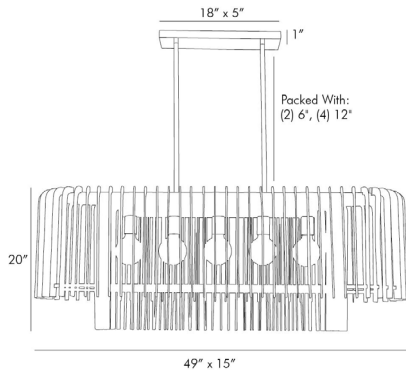

## VALENCIA CHANDELIER

89334

H: 22 IN, W: 49 IN, D: 15 IN

Antique Brass, Dark Walnut Stained Wood  
Contract Suitable As Is

A masterclass in understated beauty, the Valencia Chandelier makes a statement in any space. Two layers of wooden slats in a dark walnut finish are tiered over five glass globes, beckoning the eye with the brilliance it possesses. Hand-cut pieces of wood are slatted into grooves along the frame, each angled to create streaming rays of light. The antique brass hardware acts as a functional accent to this refined rustic

### DIMENSIONS

Chandelier	H: 20 IN, W: 49 IN, D: 15 IN
Minimum Hanging Height	22 IN
Maximum Hanging Height	53 IN