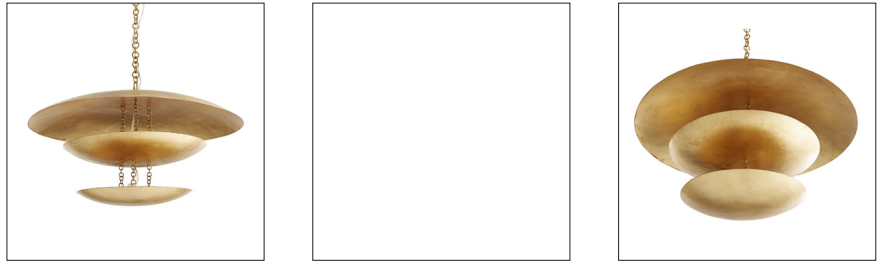

ARTERIOS

FLORKO CHANDELIER

82001
H: 17.5 IN, Dia: 31.00 IN
Gold Leaf
Contract Suitable As Is

The Florko Chandelier is out of this world. This eight-light design features gold-leafed iron curved discs that float effortlessly under the space-like dome. Both lower levels hold lights, creating a soft glow. The hand-applied gold leaf finish will vary. Additional chain available (CHN-123).

APPEARANCE

Material	Iron
Finish	Gold Leaf
Finish Will Vary	true
Top Coat/Sealant	false

DIMENSIONS

Chandelier	H: 16 IN, Dia: 31.00 IN
Minimum Hanging Height	17.5 IN
Maximum Hanging Height	53.5 IN
Canopy	H: 1.5 IN, Dia: 5.75 IN