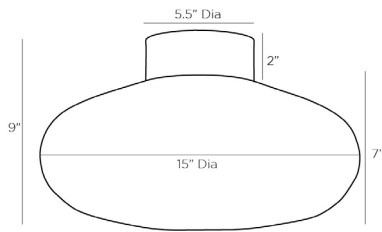

ARTERIOS

MISSION FLUSH MOUNT

49787

H: 9 IN, Dia: 15.00 IN

Clear Seedy Glass

Contract Suitable As Is

The Mission takes classic flush mount design into a more modern desert style by pairing clear seedy glass with antique brass steel. An LED light elevates its modern aesthetic and offers a soft glow to its surroundings. When illuminated, the tiny bubbles catch the light and highlights the delicate intricacies. Finish will vary. Damp-rated, although limited covered outdoor areas may affect finish.

APPEARANCE

Material	Glass, Steel
Material Type	Seedy
Finish	Antique Brass, Clear
Finish Will Vary	true
Top Coat/Sealant	true

DIMENSIONS

Body	H: 7 IN, Dia: 15.00 IN
Canopy	H: 2 IN, Dia: 5.50 IN

WIRING

Rating	Damp
Cert Note	Cannot be rewired for INTL use.
LED Lumens	660
LED CRI	90+
LED Color Temp	3000K
LED Compatible Dimmer	Non-Dimmable
Cord	1 FT, Black/White, SVT
Socket	1, Integrated LED
Maximum Watt	6
Voltage	110-120 V
LED Lifespan	30,000

COMPLIANCY

RoHS	true
------	------

SHIPPING

Product Weight	7.65 LBS
Gross Weight 1	10.25 LBS
Shipping Box 1	H: 20.67 IN, L: 10.27 IN, W: 10.04 IN

CONTRACT

Contract Suitable	true
-------------------	------