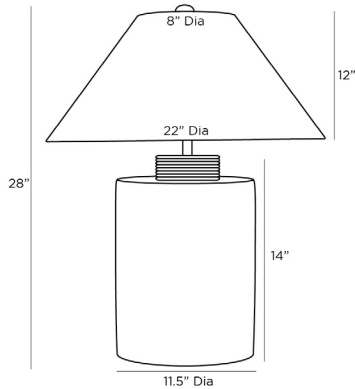

ARTERIOS

SAMALA LAMP

45208-671

H: 28 IN, Dia: 22.00 IN

Tuscan Wash Terracotta

Contract Suitable As Is

With its jar-shaped silhouette, the Samala lamp is an earthy and elegant addition to the home. The large-scale table lamp is created in a distressed, Tuscan-washed terracotta, for a found-object sensibility. The lamp is accented with a matching terracotta finial and a tapered, ivory microfiber shade with off-white cotton lining. Finish will vary.

APPEARANCE

Material	Brass, Microfiber, Terracotta
Finish	Dark Antique Brass, Ivory, Off-White, Tuscan Wash
Finish Will Vary	true
Top Coat/Sealant	false
Finial Description	Terracotta to match

DIMENSIONS

Shade	Top: 8.00 IN, Dia: 22.00 IN, Side: 12 IN
Body	H: 14 IN, Dia: 11.50 IN
Neck	H: 2 IN, Dia: 0.50 IN
Foot Print	Dia: 11.50 IN
Harp	8.5" Brass IN

WIRING

Rating	Indoor Only
Tilt Test	10 Degrees - AU
Cord	10 FT, Clear/Silver, SPT-2
Socket	1, Brass, Type A - E26
Switch	At Socket, On/Off Rotary
Maximum Watt	150
Voltage	110-120 V

COMPLIANCY

RoHS	true
------	------

SHIPPING

Product Weight	25.5 LBS
Gross Weight 1	28 LBS
Gross Weight 2	5 LBS
Shipping Box 1	H: 16.5 IN, L: 16.5 IN, W: 10.75 IN
Shipping Box 2	H: 13 IN, L: 23 IN, W: 23 IN

ADDITIONAL INFO

Shade Shape	Round
Shade Trim	Rolled Edges
Shade Type	Hardback